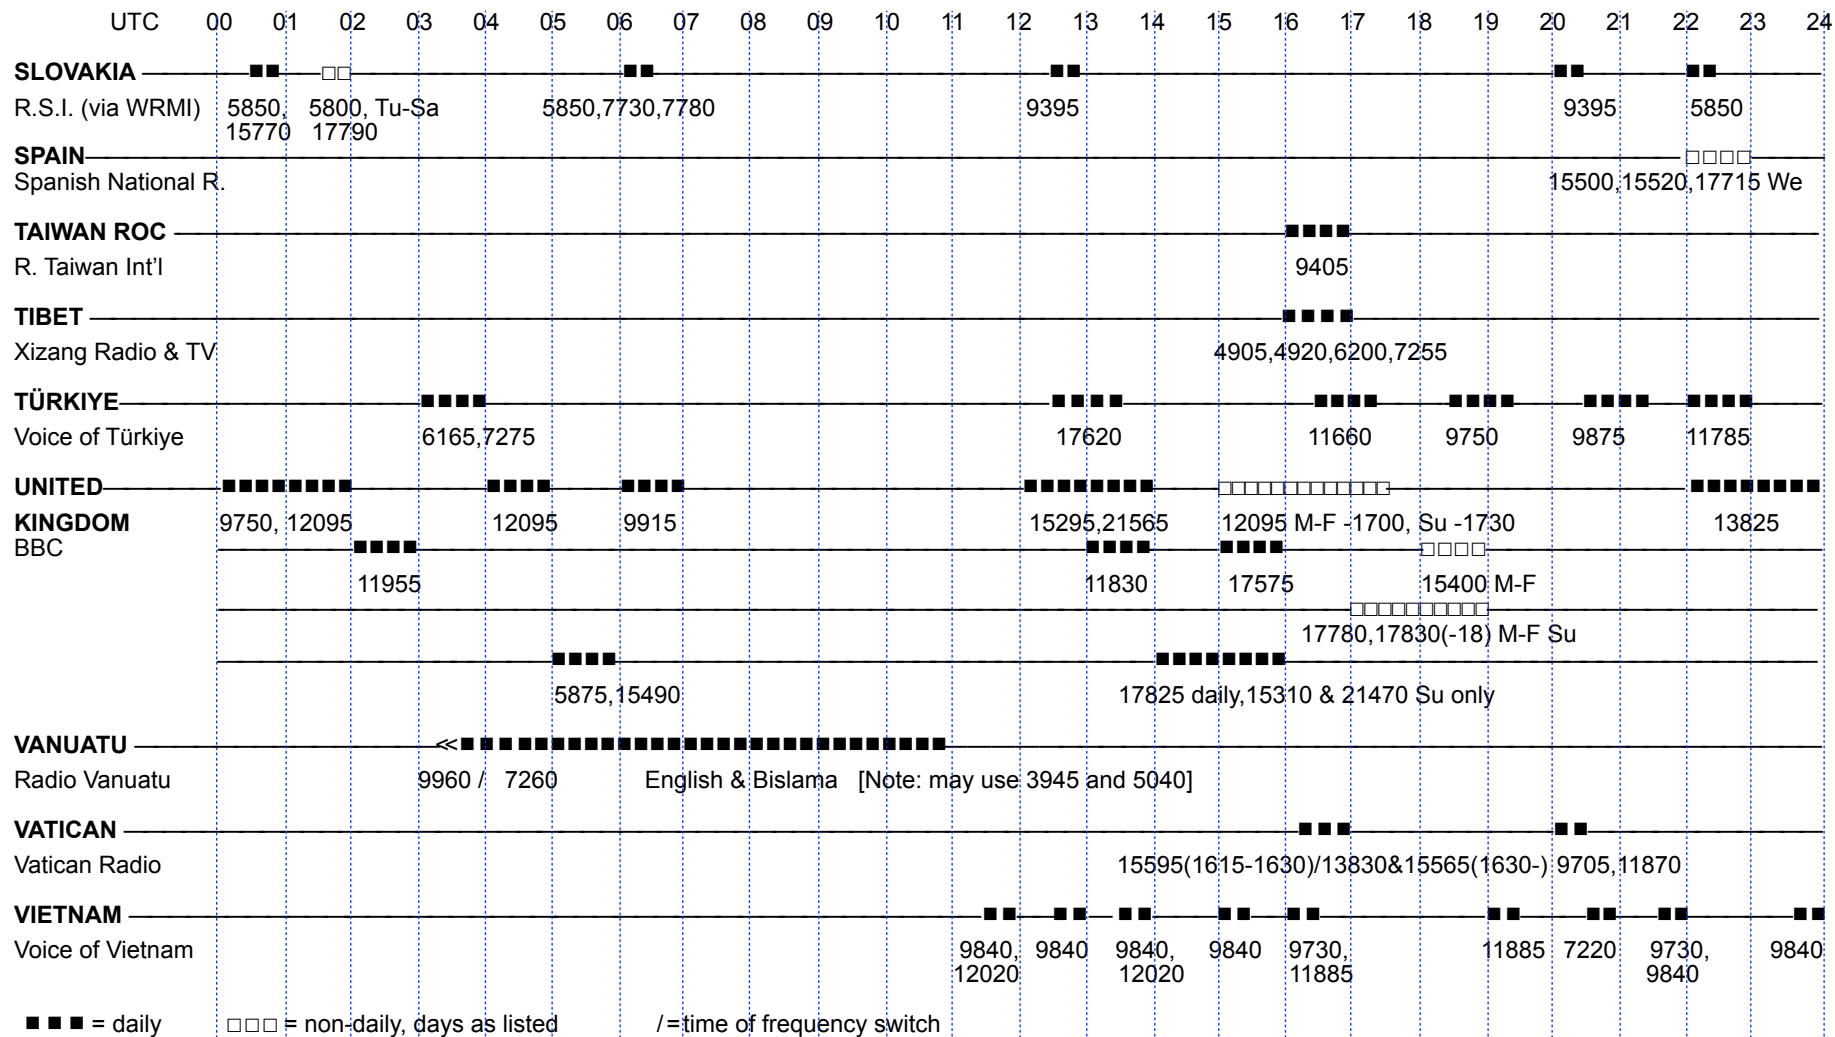

# World English Survey

APRIL 2026

by the Ontario DX Association. Editor: Harold Sellers, dixerharold@gmail.com

\* Spotlight program inserted into broadcasts in other languages. Daily at approx. 0205, 1635, 1820, 2000. 0245 on 15410 is not Spotlight.