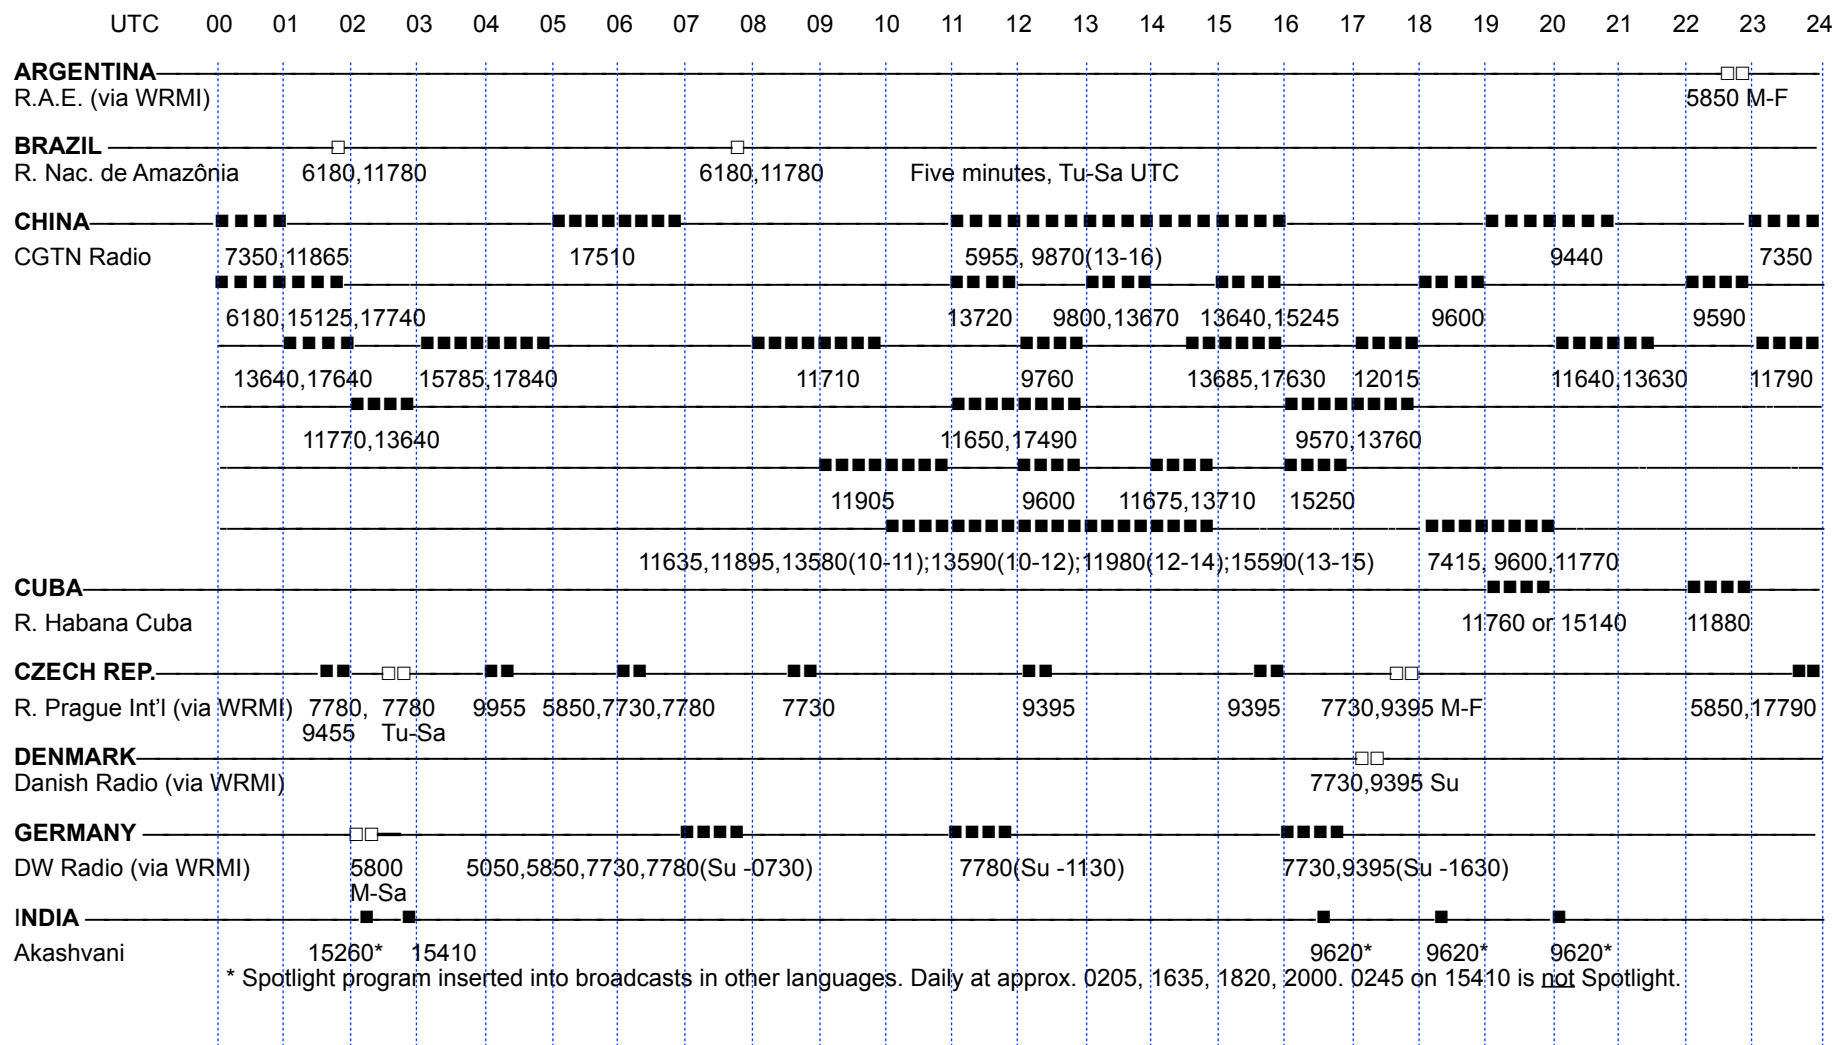

# World English Survey

APRIL 2026

by the Ontario DX Association. Editor: Harold Sellers, dixerharold@gmail.com

\* Spotlight program inserted into broadcasts in other languages. Daily at approx. 0205, 1635, 1820, 2000. 0245 on 15410 is not Spotlight.